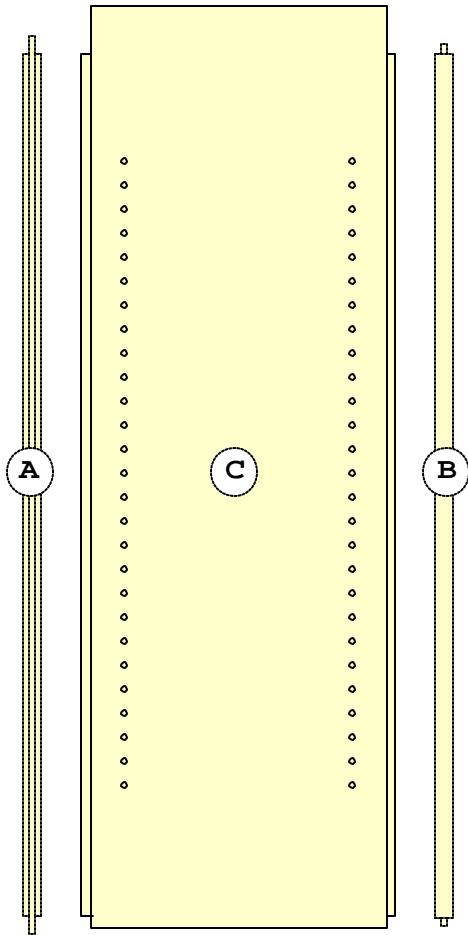

Exploded Assembly of Cabinet Center Panel

- A) Rear Center Stile
- B) Front Center Stile
- C) Center Panel