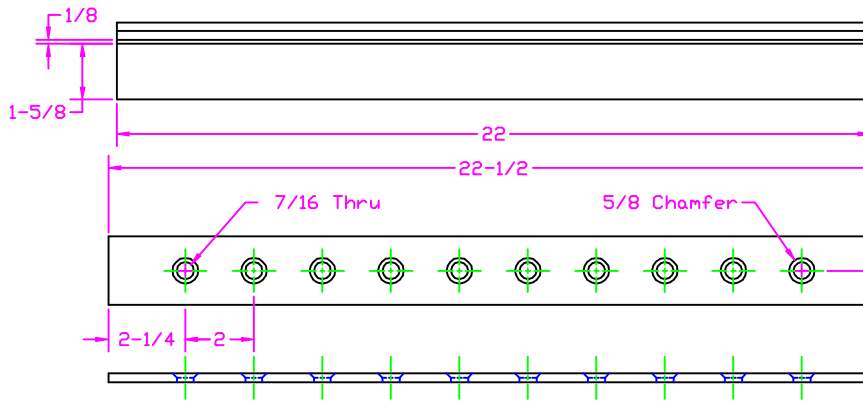

Golf Ball Display Rack
Copyright 2000 - Mark M. Lambert - All Rights Reserved

Back is 22-1/2 x 23-1/2 x 1/4

Type [] ts