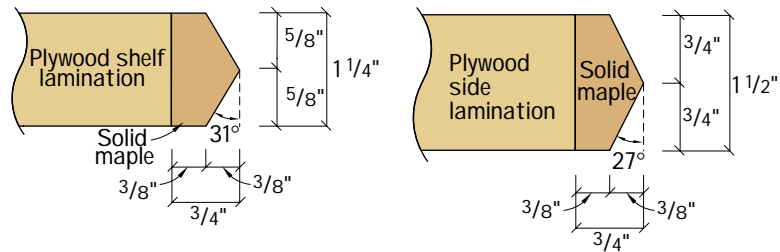

Elevation

Profile

Detail of bevel profiles

Schedule of Materials: Contemporary Shelves

No.	Item	Dimensions T W L	Material
4	Sides	3/4" x 11 1/4" x 84"	Plywood
4	Sides	3/4" x 11" x 84"	Plywood
10	Outr. shelf tops	3/4" x 10 1/8" x 16"	Plywood
10	Outr. shelf bottoms	1/2" x 10 1/8" x 16"	Plywood
5	Cntr. shelf tops	3/4" x 10 3/8" x 16"	Plywood
5	Cntr. shelf bottoms	1/2" x 10 3/8" x 16"	Plywood
2	Backs	1/4" x 17 1/2" x 76"	Plywood
3	Aprons	3/4" x 4" x 16"	Plywood
4	Side edging	3/4" x 1 1/2" x 84"	Maple
15	Shelf edging	3/4" x 1 1/4" x 16"	Maple