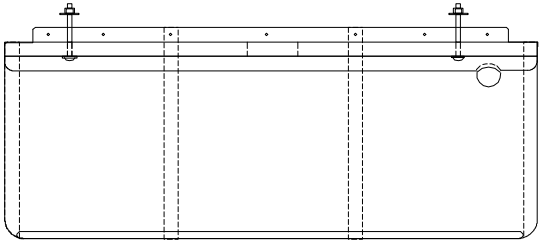

Keyboard Shelf Add-On

Tom Riley
11/14/98
Kshelf.skf

Top View

Typical

Front View

Side View

3.000"

Keyboard Shelf Add-On Parts, Sketch #2