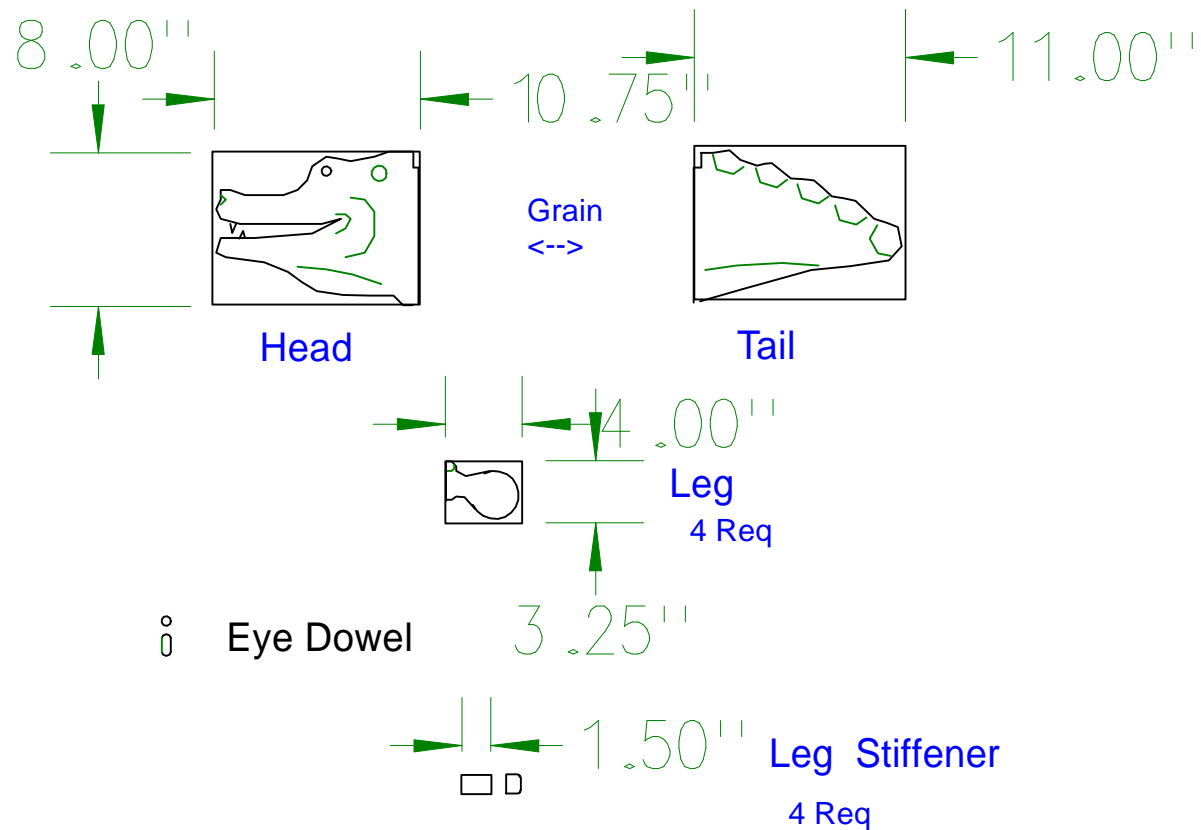

Animal Boxes

Alligator 50 CD Box

Tom Riley
1/10/00
Anbox1.skf

Animal Boxes

Alligator 50 CD Box

Box Boards Sketch #2

Animal Boxes

Alligator 50 CD Box

Animal Boards Sketch #3

Head

P-1

Leg

P-2

4 Req

Tail
P-3