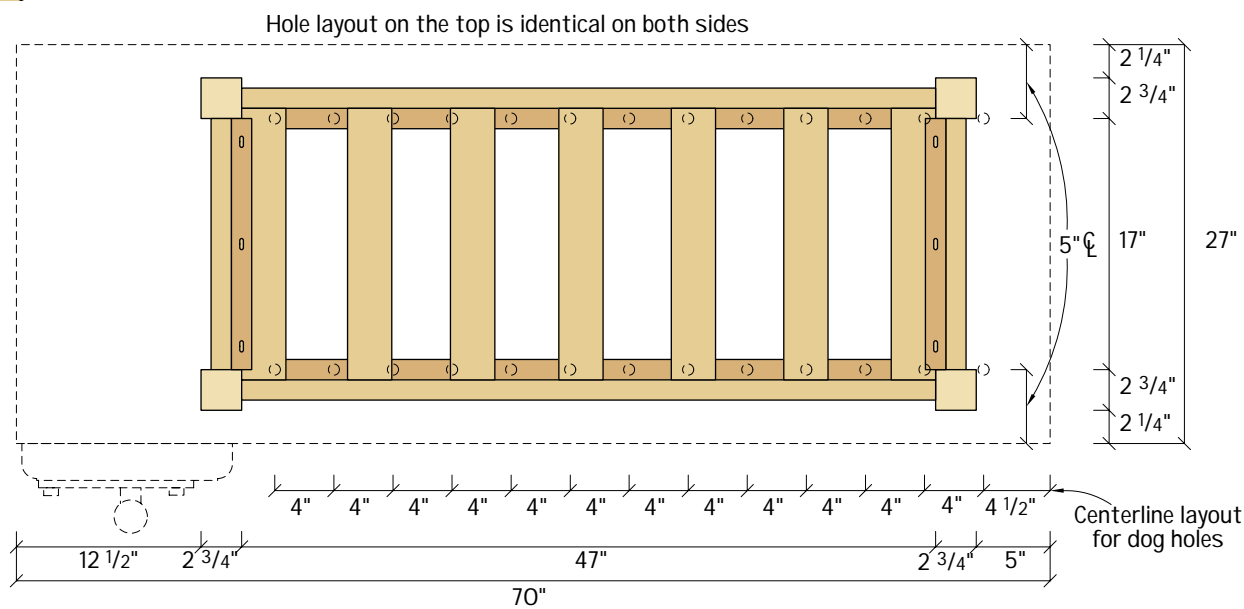

Supplies
 Lee Valley Tools
 800-871-8158
 Bench Dog #05G04.01, \$8.95
 Wonder Dog #05G10.01, \$19.95
 Large Front Vise #70G08.02, \$63.50

8	2 x 8 x 12' Southern yellow pine boards @ \$9.57 each	76.56
8	3/8" x 16 x 6" hex bolts @ 51 cents each	4.08
8	3/8" x 16 hex nuts @ 7 cents each	.56
16	5/16" washers @ 3 cents each	.48
1	Veritas Bench Dog (see Supplies for ordering information)	8.95
1	Veritas Wonder Dog (see Supplies for ordering information)	19.95
1	Veritas Front Vise (see Supplies for ordering information)	63.50
Total Cost \$174.08		
plus tax and shipping.		

\$175 Workbench

No.	Item	Dimensions T W L	Comments
1	Top	3" x 27" x 70"	
4	Legs	2 3/4" x 2 3/4" x 35"	
2	Front rails	1 3/8" x 7" x 49"	1" TBE
2	Upper side rails	1 3/8" x 7" x 21"	2" TBE
2	Lower side rails	1 3/8" x 3" x 21"	2" TBE
2	Ledgers	1 3/8" x 1 3/8" x 47"	
7	Slats	1 3/8" x 3" x 18 1/2"	
2	Cleats	1 3/8" x 1 3/8" x 17"	