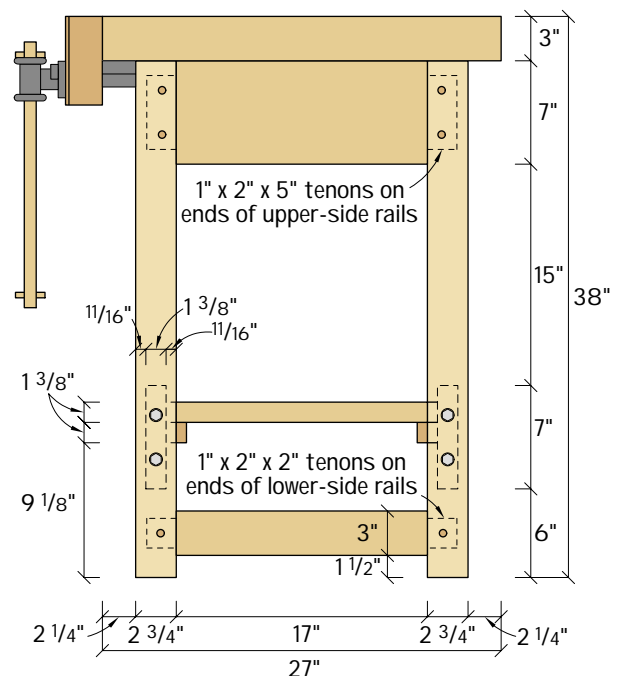

Supplies
 Lee Valley Tools
 800-871-8158
 Bench Dog #05G04.01, \$8.95
 Wonder Dog #05G10.01, \$19.95
 Large Front Vise #70G08.02, \$63.50

8	2 x 8 x 12' Southern yellow pine boards @ \$9.57 each	76.56
8	3/8" x 16 x 6" hex bolts @ 51 cents each	4.08
8	3/8" x 16 hex nuts @ 7 cents each	.56
16	5/16" washers @ 3 cents each	.48
1	Veritas Bench Dog (see Supplies for ordering information)	8.95
1	Veritas Wonder Dog (see Supplies for ordering information)	19.95
1	Veritas Front Vise (see Supplies for ordering information)	63.50
Total Cost \$174.08		
plus tax and shipping.		

\$175 Workbench

No.	Item	Dimensions T W L	Comments
1	Top	3" x 27" x 70"	
4	Legs	2 3/4" x 2 3/4" x 35"	
2	Front rails	1 3/8" x 7" x 49"	1" TBE
2	Upper side rails	1 3/8" x 7" x 21"	2" TBE
2	Lower side rails	1 3/8" x 3" x 21"	2" TBE
2	Ledgers	1 3/8" x 1 3/8" x 47"	
7	Slats	1 3/8" x 3" x 18 1/2"	
2	Cleats	1 3/8" x 1 3/8" x 17"	

TBE= Tenon, both ends