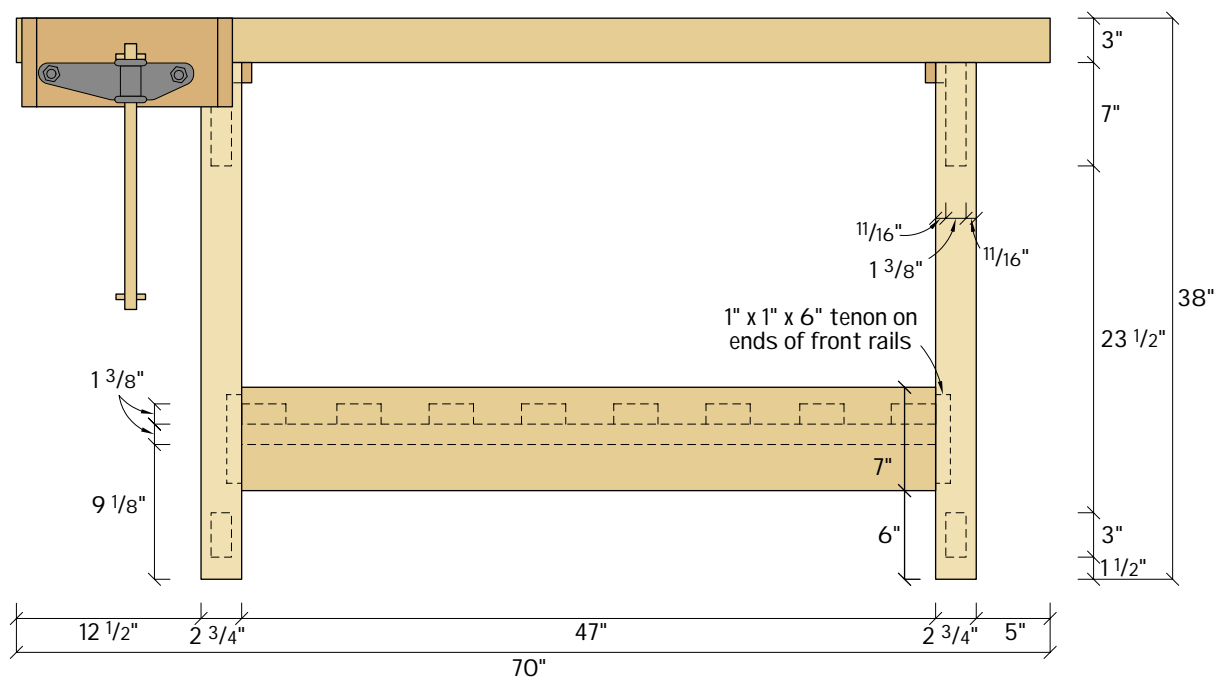

Supplies
 Lee Valley Tools
 800-871-8158
 Bench Dog #05G04.01, \$8.95
 Wonder Dog #05G10.01, \$19.95
 Large Front Vise #70G08.02, \$63.50

8	2 x 8 x 12' Southern yellow pine boards @ \$9.57 each	76.56
8	3/8" x 16 x 6" hex bolts @ 51 cents each	4.08
8	3/8" x 16 hex nuts @ 7 cents each	.56
16	5/16" washers @ 3 cents each	.48
1	Veritas Bench Dog (see Supplies for ordering information)	8.95
1	Veritas Wonder Dog (see Supplies for ordering information)	19.95
1	Veritas Front Vise (see Supplies for ordering information)	63.50
Total Cost \$174.08		
plus tax and shipping.		

\$175 Workbench

No.	Item	Dimensions T W L	Comments
1	Top	3" x 27" x 70"	
4	Legs	2 3/4" x 2 3/4" x 35"	
2	Front rails	1 3/8" x 7" x 49"	1" TBE
2	Upper side rails	1 3/8" x 7" x 21"	2" TBE
2	Lower side rails	1 3/8" x 3" x 21"	2" TBE
2	Ledgers	1 3/8" x 1 3/8" x 47"	
7	Slats	1 3/8" x 3" x 18 1/2"	
2	Cleats	1 3/8" x 1 3/8" x 17"	