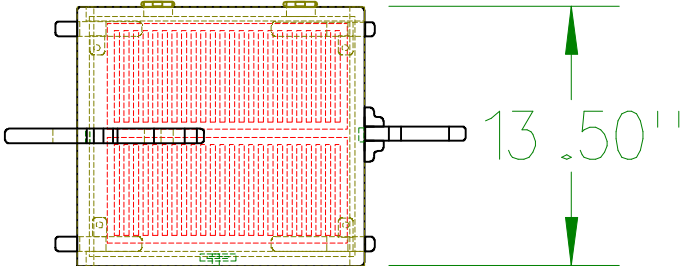

Animal Boxes

Tom Riley
01/08/00
Anbox2.skf

Horsy 50 CD Box

Top View

Side View

P-5

4 Legs

P-6