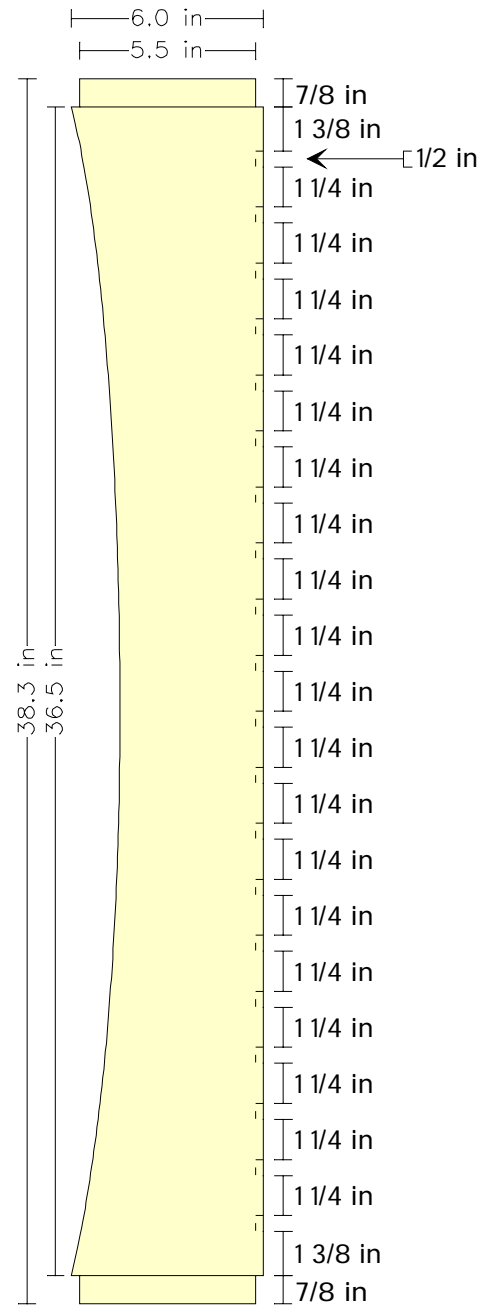

**Part Diagrams for
Harvey Ellis Bed**

Walt Akers - 1998

Head and Foot Boards for Harvey Ellis Bed

- A) Headboard Leg
- B) Footboard Leg
- C) Lower Stretcher
- D) Upper Stretcher
- E) Head/Footboard Top
- F) Headboard Spindle
- G) Footboard Spindle
- H) Corbel

Upper Stretcher

Lower Stretcher

Leg for Footboard

Leg for Headboard

Corbel

oo board Spindle

Headboard Spindle

Headboard/Footboard Top

Bed Rail