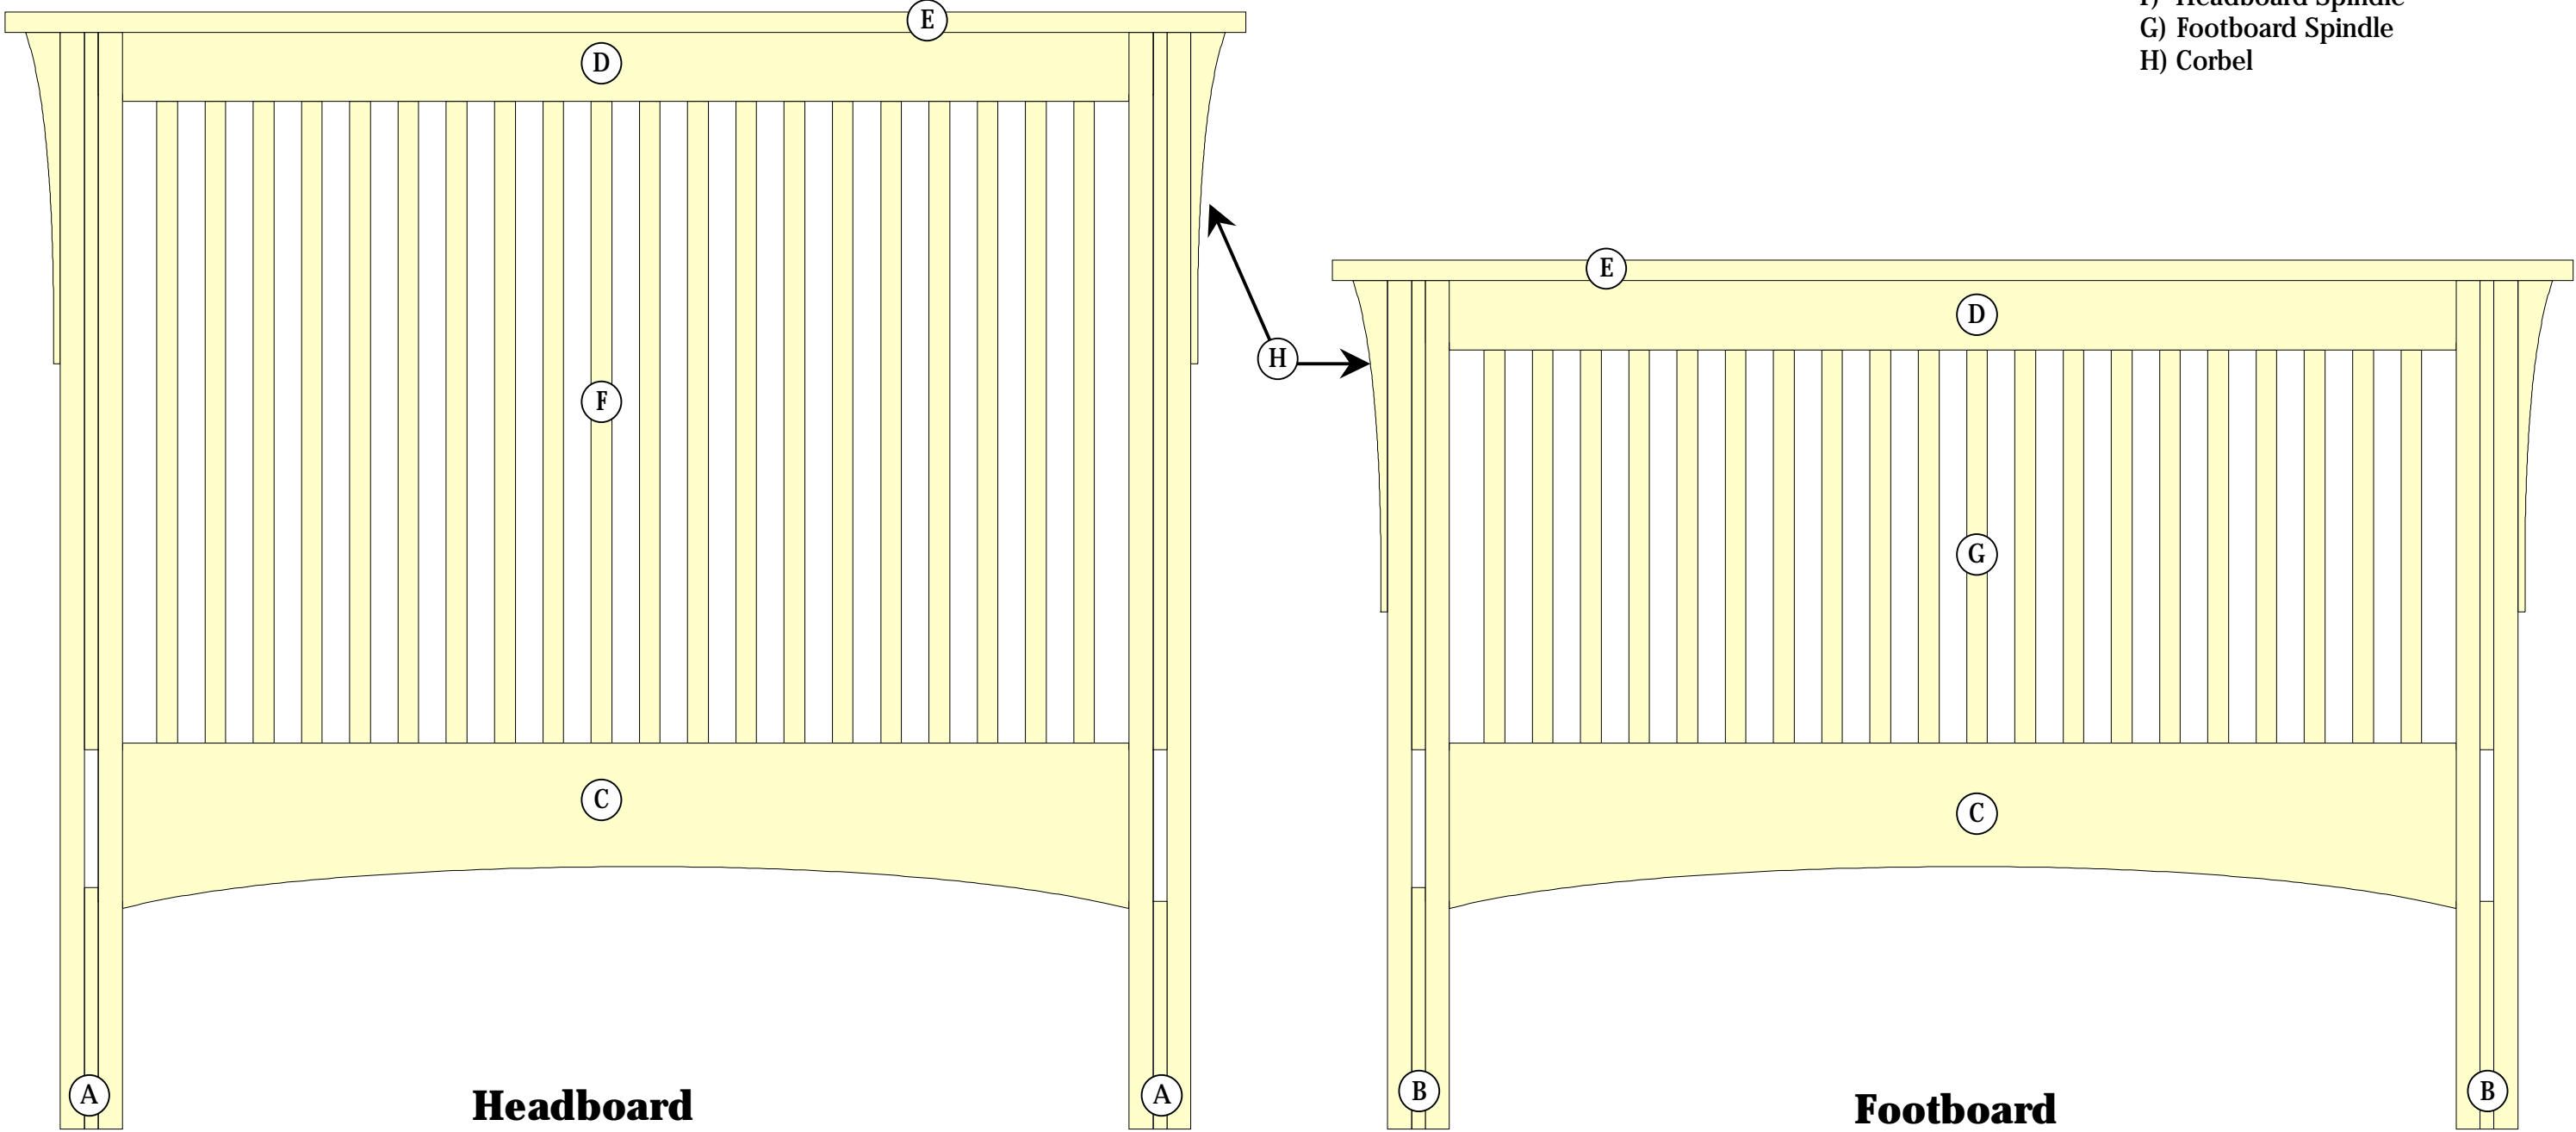

**Part Diagrams for
Harvey Ellis Bed**

Walt Akers - 1998

Head and Foot Boards for Harvey Ellis Bed

- A) Headboard Leg
- B) Footboard Leg
- C) Lower Stretcher
- D) Upper Stretcher
- E) Head/Footboard Top
- F) Headboard Spindle
- G) Footboard Spindle
- H) Corbel

Upper Stretcher

Lower Stretcher

Leg for Footboard

Leg for Headboard

Corbel

oo board Spindle

Headboard Spindle

Headboard/Footboard Top

Bed Rail