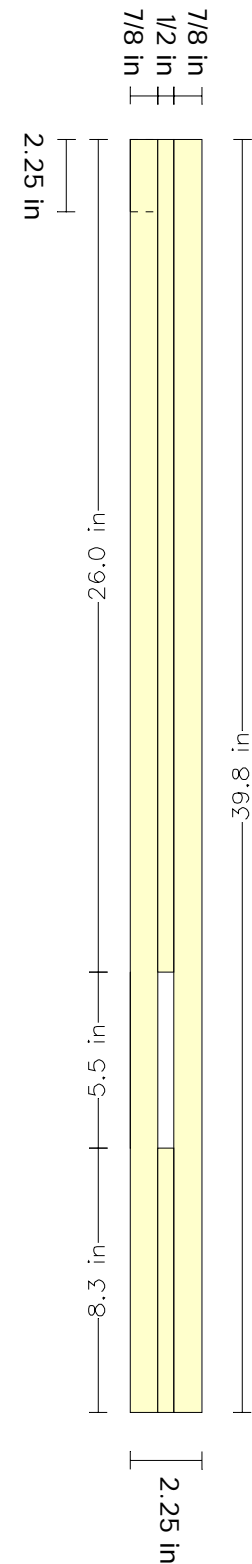

**Part Diagrams for
Harvey Ellis Bed**

Walt Akers - 1998

Head and Foot Boards for Harvey Ellis Bed

- A) Headboard Leg
- B) Footboard Leg
- C) Lower Stretcher
- D) Upper Stretcher
- E) Head/Footboard Top
- F) Headboard Spindle
- G) Footboard Spindle
- H) Corbel

Upper Stretcher

Lower Stretcher

Leg for Footboard

Leg for Headboard

Corbel

oo board Spindle

Headboard Spindle

Headboard/Footboard Top

Bed Rail