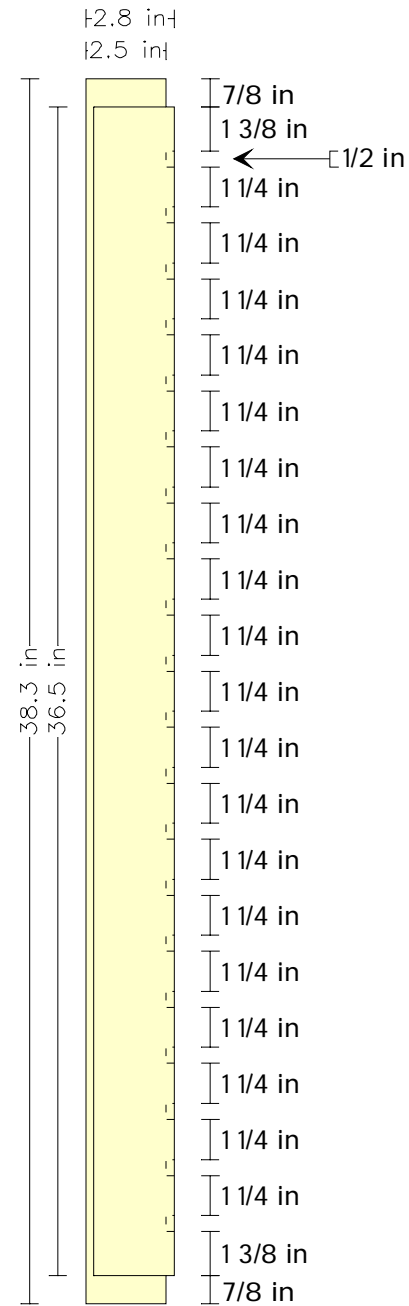

**Part Diagrams for
Harvey Ellis Bed**

Walt Akers - 1998

Head and Foot Boards for Harvey Ellis Bed

- A) Headboard Leg
- B) Footboard Leg
- C) Lower Stretcher
- D) Upper Stretcher
- E) Head/Footboard Top
- F) Headboard Spindle
- G) Footboard Spindle
- H) Corbel

Upper Stretcher

Lower Stretcher

Leg for Footboard

Leg for Headboard

Corbel

oo board Spindle

Headboard Spindle

Headboard/Footboard Top

Bed Rail