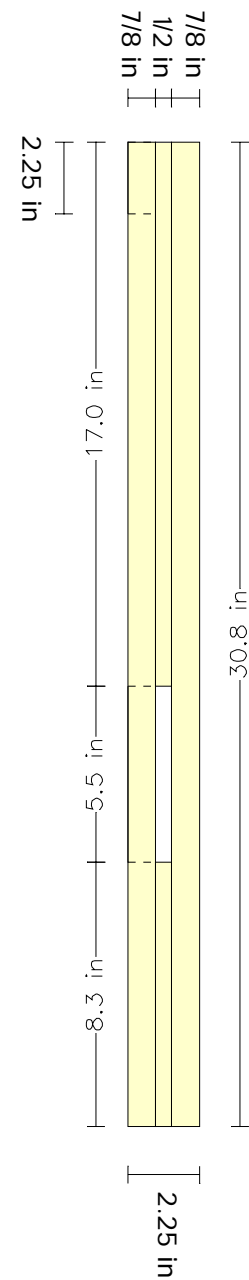

**Part Diagrams for
Harvey Ellis Bed**

Walt Akers - 1998

Head and Foot Boards for Harvey Ellis Bed

- A) Headboard Leg
- B) Footboard Leg
- C) Lower Stretcher
- D) Upper Stretcher
- E) Head/Footboard Top
- F) Headboard Spindle
- G) Footboard Spindle
- H) Corbel

Upper Stretcher

Lower Stretcher

Leg for Footboard

Leg for Headboard

Corbel

oo board Spindle

Headboard Spindle

Headboard/Footboard Top

Bed Rail