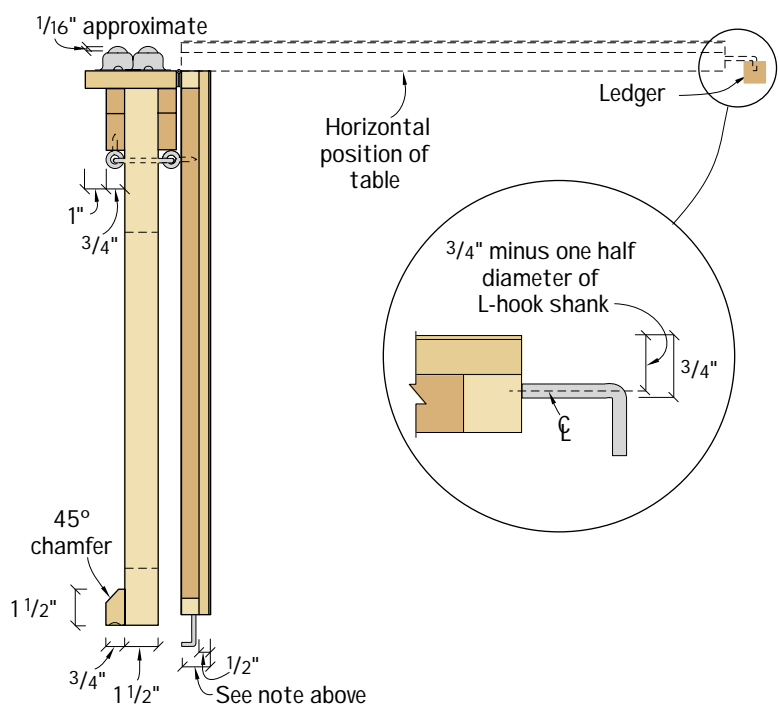

Plan

Profile

**Supplies**  
 Roller bearings  
 Woodcraft  
 210 Wood County Industrial Park  
 P.O. Box 1686  
 Parkersburg, WV 26102  
 800-225-1153

Elevation

Plan

Elevation