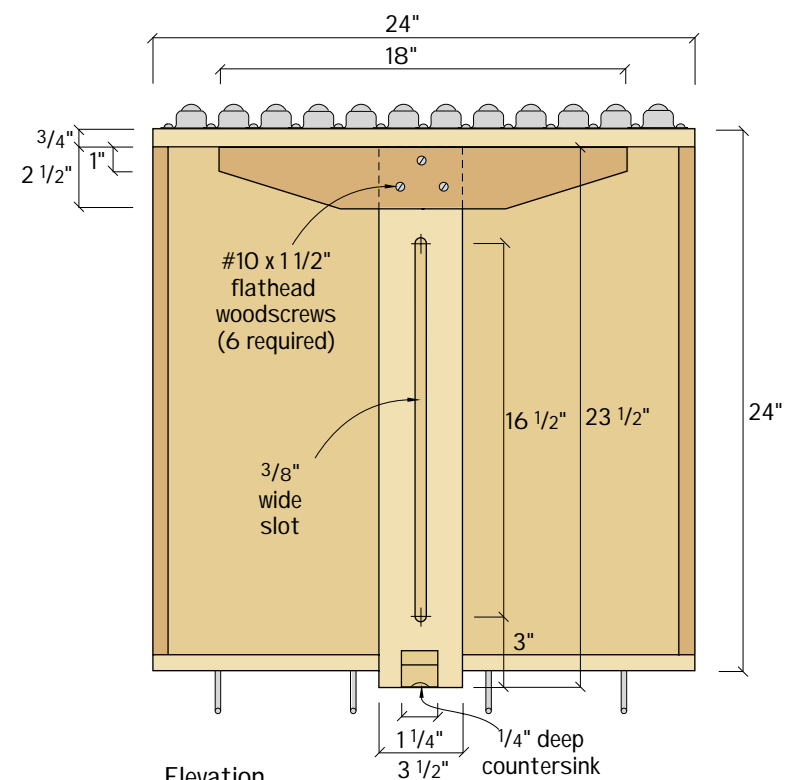

Plan

Profile

**Supplies**  
 Roller bearings  
 Woodcraft  
 210 Wood County Industrial Park  
 P.O. Box 1686  
 Parkersburg, WV 26102  
 800-225-1153

Elevation

Plan

Elevation