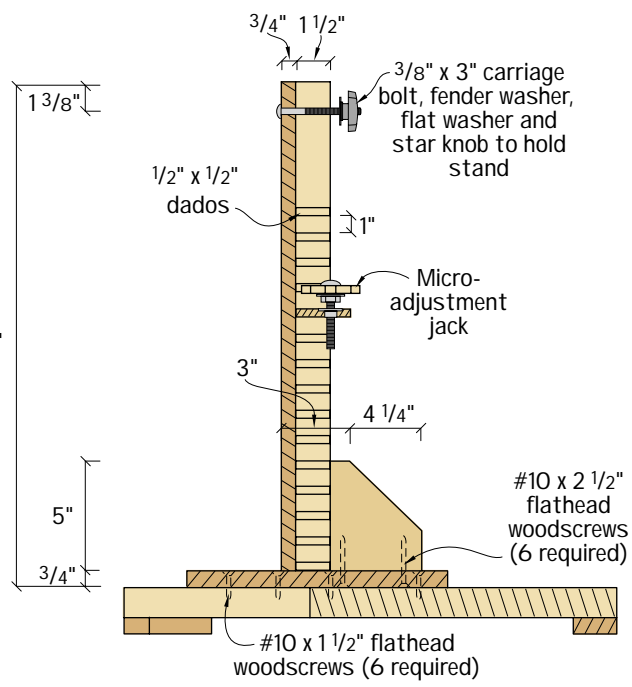

Plan

Profile

**Supplies**  
 Roller bearings  
 Woodcraft  
 210 Wood County Industrial Park  
 P.O. Box 1686  
 Parkersburg, WV 26102  
 800-225-1153

Elevation

Plan

Elevation