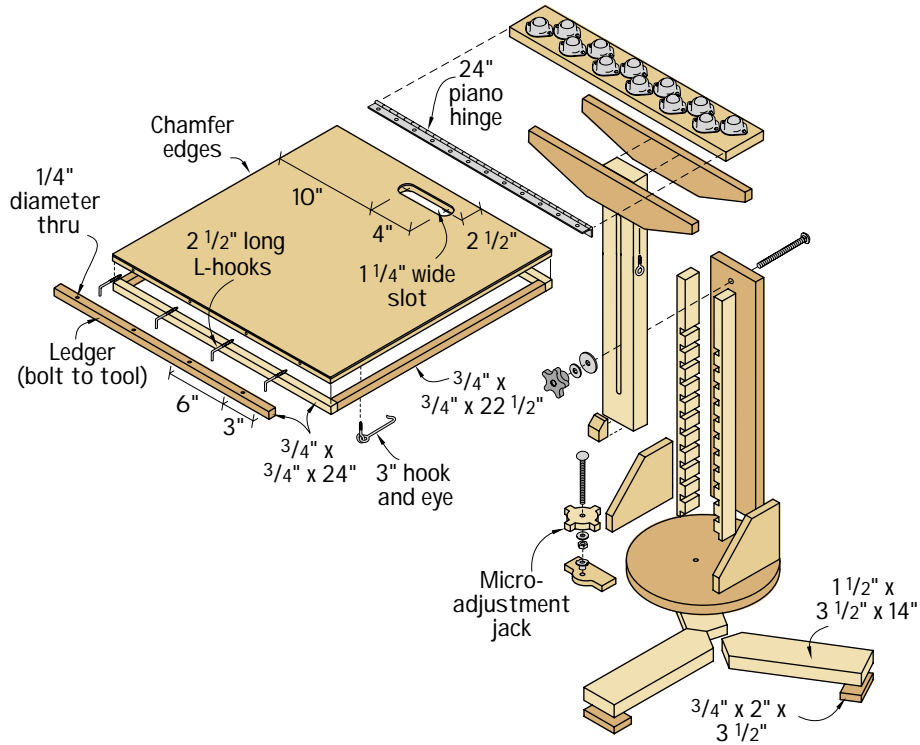

Plan

Profile

**Supplies**  
 Roller bearings  
 Woodcraft  
 210 Wood County Industrial Park  
 P.O. Box 1686  
 Parkersburg, WV 26102  
 800-225-1153

Elevation

Plan

Elevation